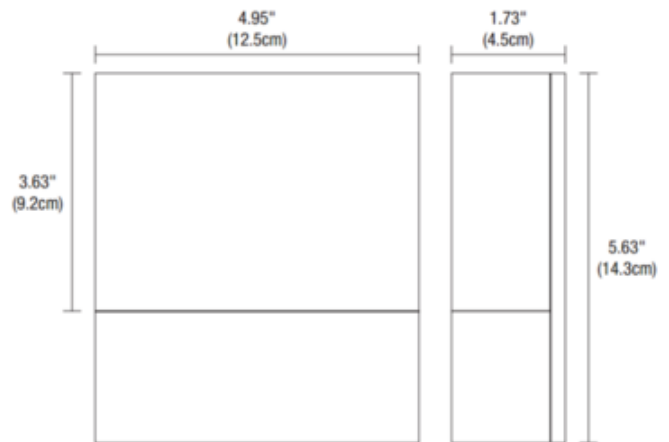

COMPANY	PROJECT	FIXTURE TYPE	APPROVED BY	DATE