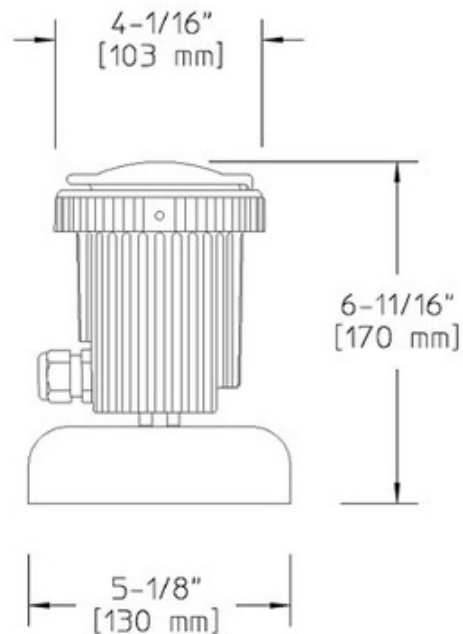

UWUL516 Halogen Composite Underwater Fixture

Description:

UWUL516 Composite Underwater Fixture housing is fabricated from one piece injection molded high performance polymer composite. Lens ring is a single piece injection molded high performance polymer with gasketed lens. Twist off operation for ease of maintenance. Clear tempered glass lens. One 50 watt, 12 volt GU5.3 MR16 halogen lamp is required, but not included. Pre-wired with 10 foot STWA water resistant cord. Weighted concrete base with swivel to allow up to 90 degree aiming. 5.1 inch width x 6.68 inch height. ETL listed for wet locations. 3 year limited warranty. Required remote transformer and optional mounting and optical accessories, sold separately.

Shown in: Bronze

List Price: \$170.43
 Our Price: \$102.26

Shade Color: N/A
 Body Finish: Bronze
 Lamp: 1 x MR16/GU5.3 (bipin)/50W/12V Halogen
 1 x MR16/GU5.3 (bipin)/12V LED
 Wattage: 50W
 Dimmer: Dimmable
 Dimensions: 6.68"H x 5.1"W