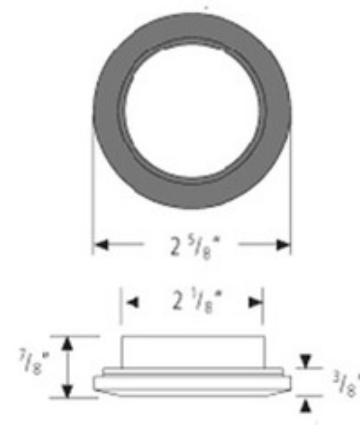

BRAND

Hera

DESCRIPTION

Ecoline recessed halogen under counter spotlight features recess depth of only 5/8 or 1/2 inch (with spacer ring dr1). Aluminum reflector, screw on decor-ring, attached 79 inch connecting cable with plug, friction fitting, easy relamping. Requires 4 inch clearance at the front of the fixture. Available in chrome, black, white, stainless steel or gold finish. One 20 watt, 12 volt, JC G4 base halogen lamp included. Suitable for accent lighting of vanities, displays, furniture, cabinets or boats. Dr1 spacer ring sold separately. Transformer sold separately, also comes in surface mounted version. UL and ETL listed. Plated in Germany. 2.63 inch diameter x 0.88 inch height.

SHADE COLOR	N/A
BODY FINISH	Chrome
WATTAGE	20W
DIMMER	N/A
DIMENSIONS	2.63"W x 0.88"H
BULB INCLUDED	
LAMP	1 x JC/G4 (bipin)/20W/12V Halogen

SPEC # HER21894

COMPANY	PROJECT	FIXTURE TYPE	APPROVED BY	DATE