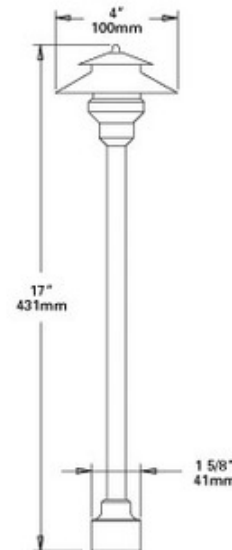

La Jolla Path Light

Description:

La Jolla path light features a copper diffuser and glass lens in a compact and versatile outdoor fixture. The conical shape shade is in two tiers. Graduated styling of both the brass glass holder and brass base of the copper stem complement the shade design. Built-in mechanism for easy on-site adjustment of lamp position. Optional directional reflectors available in 90, 180, 240 or 300 degree beam spread. Ground stake included. One 20 Watt 12 Volt g4 halogen Bipin lamp included. 5 and 10 Watt lamping also available. Xenon lamping option available. 12 Volt remote transformer required, not included. General light distribution. UL listed for wet locations. 4 inches wide x 17 inches high.

Shown in: Copper / Brass / Copper

List Price: \$375.00
 Our Price: \$337.50

Shade Color: Copper
 Body Finish: Copper / Brass
 Lamp: 1 x JC/G4 (bipin)/20W/12V Halogen
 Wattage: 20W
 Dimmer: Dimmable
 Dimensions: 17"H x 4"W