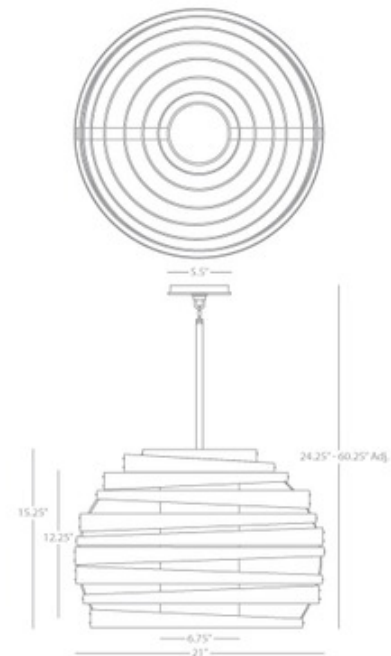

BRAND

Robert Abbey

DESCRIPTION

Trenton Pendant features a White glass diffuser with a Wrought Iron finish. Comes with 12 feet of cord and three 12 inch and one 6 inch rod. One 150 watt, 120 volt A19 3-Way type medium base incandescent bulb is required, but not included. UL listed. 2 inch width x 15.25 inch height x 60.25 inch maximum length.

SHADE COLOR	White
BODY FINISH	Wrought Iron
WATTAGE	150W
DIMMER	Standard 120V
DIMENSIONS	60.25"L x 21"W x 15.25"H
BULB NOT INCLUDED	
LAMP	1 x A19 3-Way/Medium (E26)/150W/120V Incandescent

SPEC #

RAB219743