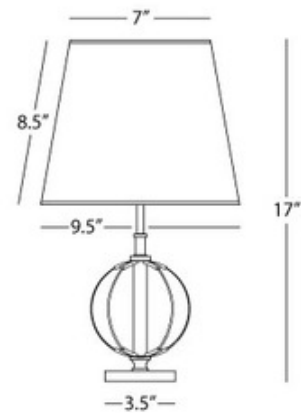

BRAND

Robert Abbey

DESCRIPTION

Latitude Accent Lamp features an Oyster Grey Silk shade with gold lining, clear glass body and Aged Brass finish. One 60 watt, 120 volt B10 type Candelabra base incandescent bulb is required, but not included. UL listed. 9.5 inch width x 17 inch height. 8 feet of cord included.

SHADE COLOR	N/A
BODY FINISH	N/A
WATTAGE	60W
DIMMER	Standard 120V
DIMENSIONS	9.5"W x 17"H
BULB NOT INCLUDED	
LAMP	1 x B10/Candelabra (E12)/60W/120V Incandescent 1 x B10/Candelabra (E12)/120V LED

SPEC # RAB219756