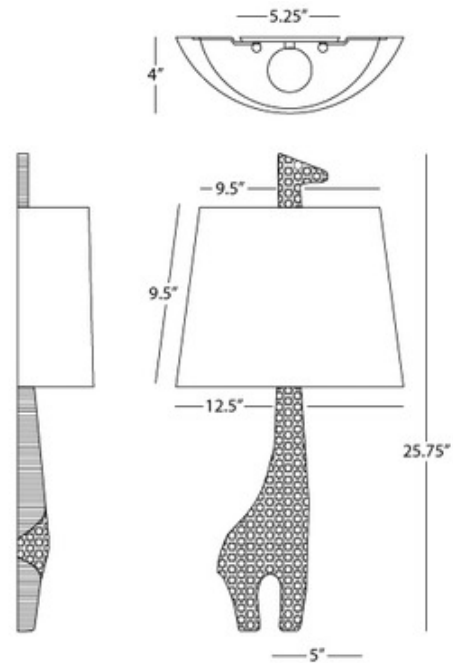

COMPANY	PROJECT	FIXTURE TYPE	APPROVED BY	DATE