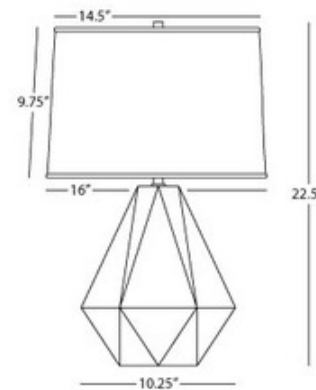

BRAND

Robert Abbey

DESCRIPTION

The Delta Table Lamp adds a bold glam to your interior space. The diamond shaped ceramic body is topped with a drum shaped hardback linen shade that casts warm shadows of light across your room. Three way switch is located on the lamp socket.

Shown in: Bone / Oyster Linen

SHADE COLOR	Oyster Linen
BODY FINISH	Bone
WATTAGE	27W
DIMMER	Included
DIMENSIONS	16"W x 22.5"H
BULB NOT INCLUDED	
LAMP	1 x A19 3-Way/Medium (E26)/27W/120V LED

Technical Information

PRODUCT DIMENSIONS	Cord: 96"
---------------------------	-----------

SPEC #	RAB219822
---------------	-----------

COMPANY	PROJECT	FIXTURE TYPE	APPROVED BY	DATE