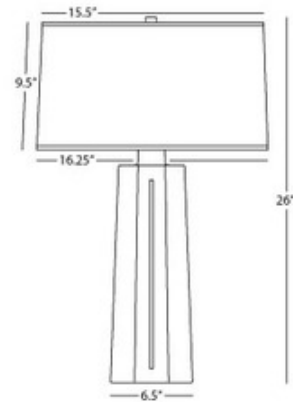

**BRAND**

Robert Abbey

**DESCRIPTION**

The Mason Table Lamp adds a bold, clean look to your interior space. The tall ceramic column body is topped with a drum shaped hardback linen shade that casts warm shadows across your room. Three way switch is located on the lamp socket.

*Shown in: Bone / Oyster Linen*

<b>SHADE COLOR</b>	Oyster Linen
<b>BODY FINISH</b>	Bone
<b>WATTAGE</b>	27W
<b>DIMMER</b>	Included
<b>DIMENSIONS</b>	16.25"W x 26"H
<b>BULB NOT INCLUDED</b>	
<b>LAMP</b>	1 x A21 3-Way/Medium (E26)/27W/120V LED