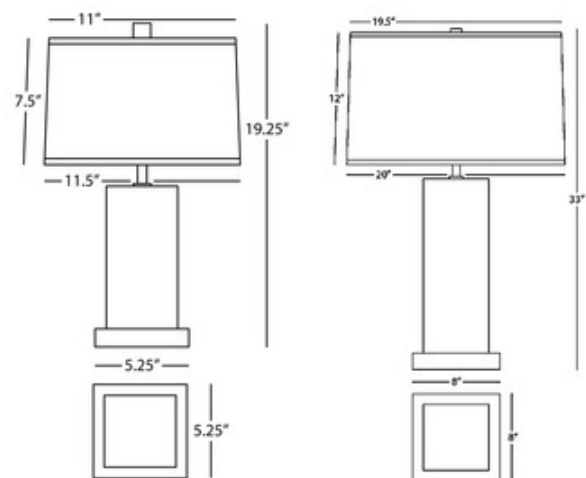

BRAND

Robert Abbey

DESCRIPTION

The Harvey Table Lamp adds a clean, classic look to your interior space. The ceramic column body is topped with a drum shaped hardback linen shade that casts warm shadows of light across your room. Note: A full range dimmer switch is on the cord for the 19.25 inch lamp, and on the socket for the 33 inch lamp.

Shown in: Bone / Oyster Linen

| | |
|--------------------------|--|
| SHADE COLOR | Oyster Linen |
| BODY FINISH | Bone |
| WATTAGE | 9W |
| DIMMER | N/A |
| DIMENSIONS | 11.5"W x 19.25"H |
| BULB NOT INCLUDED | |
| LAMP | 1 x G16.5/Candelabra (E12)/9W/120V LED |

Technical Information

| | |
|---------------------------|-----------|
| PRODUCT DIMENSIONS | Cord: 96" |
|---------------------------|-----------|

| | |
|---------------|-----------|
| SPEC # | RAB219899 |
|---------------|-----------|