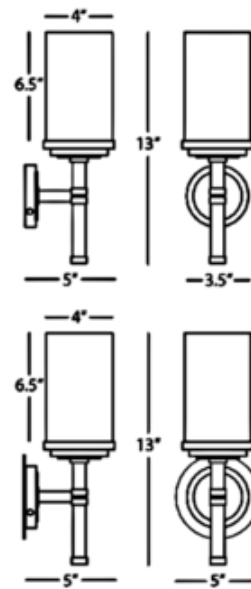

BRAND

Robert Abbey

DESCRIPTION

The Halo Wall Sconce features White glass shades with a Brushed Chrome with Polished Chrome accents or Brushed Nickel finish with Polished Nickel accents. Includes metal junction box cover plate in matching finish.

SHADE COLOR	White Glass
BODY FINISH	Brushed Chrome
WATTAGE	86W
DIMMER	Standard 120V
DIMENSIONS	10.75"W x 13"H x 5"D
BULB NOT INCLUDED	
LAMP	2 x A19/Medium (E26)/43W/120V Incandescent 1 x A19/Medium (E26)/120V LED

SPEC #

RAB219904

Shown with Optional Junction Box Cover Plate

COMPANY

PROJECT

FIXTURE TYPE

APPROVED BY

DATE