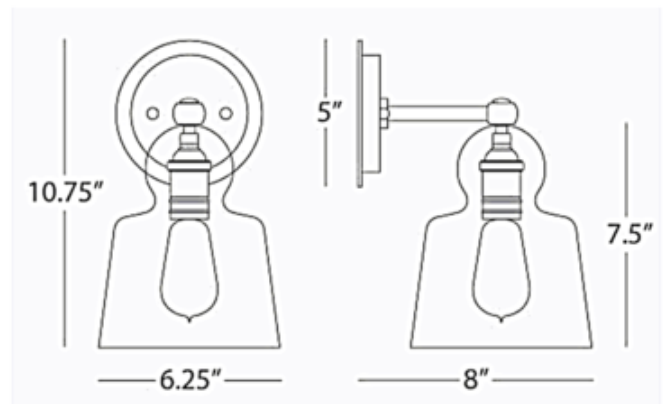

**BRAND**

Robert Abbey

**DESCRIPTION**

The Albert Wall Light is a sleek industrial-inspired piece, perfect in any room of your home. Available with a Clear glass shade and a Deep Patina Bronze finish. UL listed for damp locations.

<b>SHADE COLOR</b>	Clear
<b>BODY FINISH</b>	Patina Nickel
<b>WATTAGE</b>	40W
<b>DIMMER</b>	Standard 120V
<b>DIMENSIONS</b>	6.25"W x 10.75"H x 8"D
<b>BULB INCLUDED</b>	
<b>LAMP</b>	1 x Edison/Medium (E26)/40W/120V Incandescent