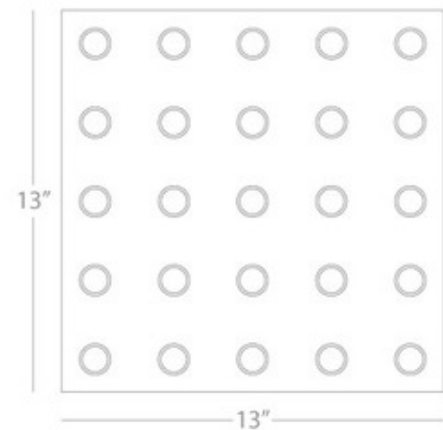

COMPANY

PROJECT

FIXTURE TYPE

APPROVED BY

DATE