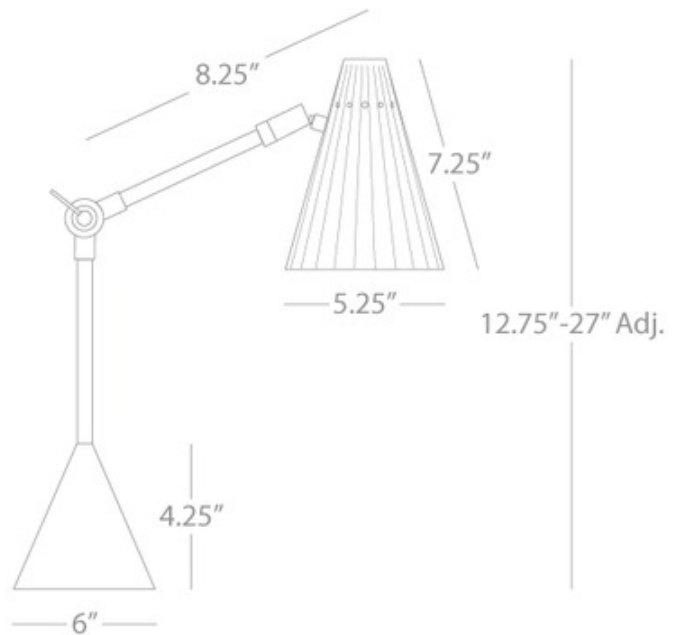

**BRAND**

Jonathan Adler

**DESCRIPTION**

Antwerp Table Lamp features an adjustable faceted shade. Finish available in Polished Nickel with White shade/base and Antique Brass with Black shade/base. One 40 watt, 120 volt A19 type Medium base incandescent bulb is required, but not included. UL listed. 8.25 inch width x 27 inch height.

<b>SHADE COLOR</b>	N/A
<b>BODY FINISH</b>	Polished Nickel
<b>WATTAGE</b>	29W
<b>DIMMER</b>	Standard 120V
<b>DIMENSIONS</b>	8.25"W x 27"H
<b>BULB NOT INCLUDED</b>	
<b>LAMP</b>	1 x A19/Medium (E26)/29W/120V Incandescent 1 x A19/Medium (E26)/120V LED