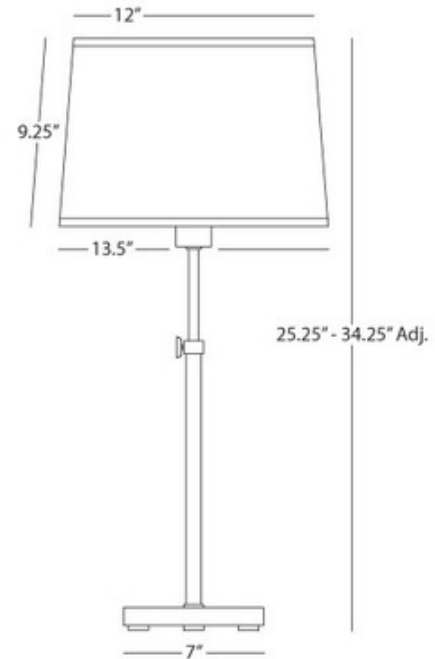

COMPANY	PROJECT	FIXTURE TYPE	APPROVED BY	DATE