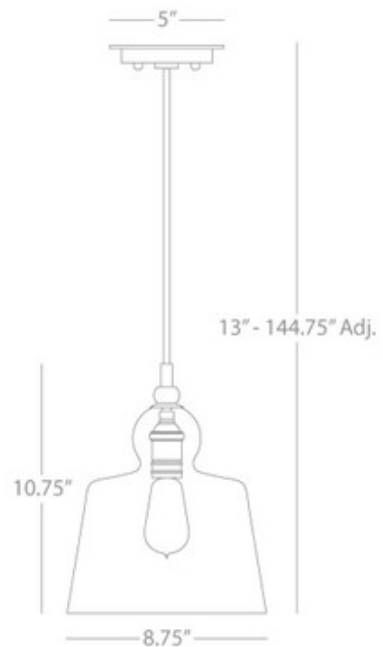

COMPANY

PROJECT

FIXTURE TYPE

APPROVED BY

DATE