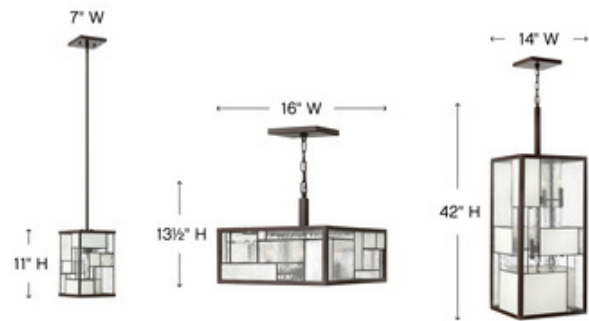

BRAND

Hinkley Lighting

DESCRIPTION

Mondrian Pendant is available in Buckeye Bronze finish with Copper Foil Bound Glass Panels. Available in 12, 13 and 26 inch height with incandescent lamping. 12 inch: One 100 watt, 120 volt A19 type Medium base bulb is required, but not included. 7 inch width x 11.5 inch height. 13 inch: Four 60 watt, 120 volt B10 type Candelabra base bulbs are required, but not included. 16 inch width x 13.3 inch height. 26 inch: Four 60 watt, 120 volt B10 type Candelabra base bulbs are required, but not included. 14 inch width x 26 inch height. 42 inch: Twelve 60 watt, 120 volt B10 type Candelabra base bulbs are required, but not included. 14 inch width x 42 inch height. 13 and 25 inch options include 60 inches of chain and 72 inches of wire. 42 inch option includes 120 inches of chain and 144 inches of wire. 12 inch option includes two 6 inch and two 12 inch downrods for a 65.8 inch maximum overall height. Listed for dry locations.

SHADE COLOR	Copper Foil Bound Glass
BODY FINISH	Buckeye Bronze
WATTAGE	20W
DIMMER	Standard 120V
DIMENSIONS	16"W x 13.3"H
BULB NOT INCLUDED	
LAMP	4 x B11/Candelabra (E12)/5W/120V LED 4 x B10/Candelabra (E12)/120V LED 4 x B10/Candelabra (E12)/60W/120V Incandescent