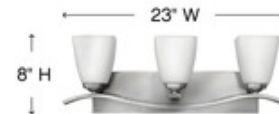

COMPANY

PROJECT

FIXTURE TYPE

APPROVED BY

DATE