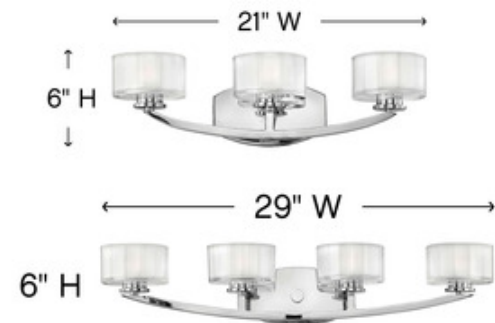

BRAND

Hinkley Lighting

DESCRIPTION

The Meridian Bathroom Vanity Light features a Brushed Nickel or Chrome finish with thick faceted clear inside etched glass. Note: LED option is Title 24 Compliant with included bulb.

SHADE COLOR	Thick Faceted Clear Inside Etched
BODY FINISH	Brushed Nickel
WATTAGE	120W
DIMMER	Standard 120V
DIMENSIONS	14"W x 6"H x 6.25"D
BULB INCLUDED	
LAMP	2 x JCD/G9/60W/120V Halogen

SPEC #

HIN221830