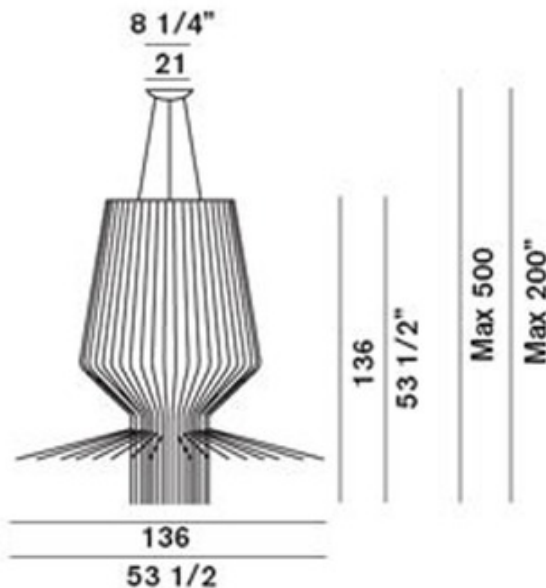

Allegro Assai Suspension

Designer: Atelier OI

Description:

Allegro Assai Suspension features a Gold wire metal frame fitted with three stainless steel suspension cables and a transparent electrical cable. Allegro is designed to feature in large public and private spaces. Aluminum elements flow and combine together to give the suspension a light, body-less effect. Allegro provides diffused and direct down light. Two lamping options. LED: Integrated 63 watt 120 volt LED light source. HAL: One 200 watt 120 volt T3 long RSC base halogen bulb and one 75 watt 120 volt PAR30 medium base bulb are required, but not included. Can be switched separately for independent light control. General light distribution. 53.5 inch width x 53.5 inch height x 200 inch adjustable suspension cable. UL listed.

Shown in: Gold

List Price: \$13345.00
Our Price: \$10676.00

Shade Color: N/A
Body Finish: Gold
Lamp: 1 x PAR30/Medium (E26)/75W/120V Halogen
 1 x T3LONG/RSC/200W/120V Halogen
Wattage: 275W
Dimmer: Incandescent
Dimensions: 200"L x 53.5"H x 53.5"W