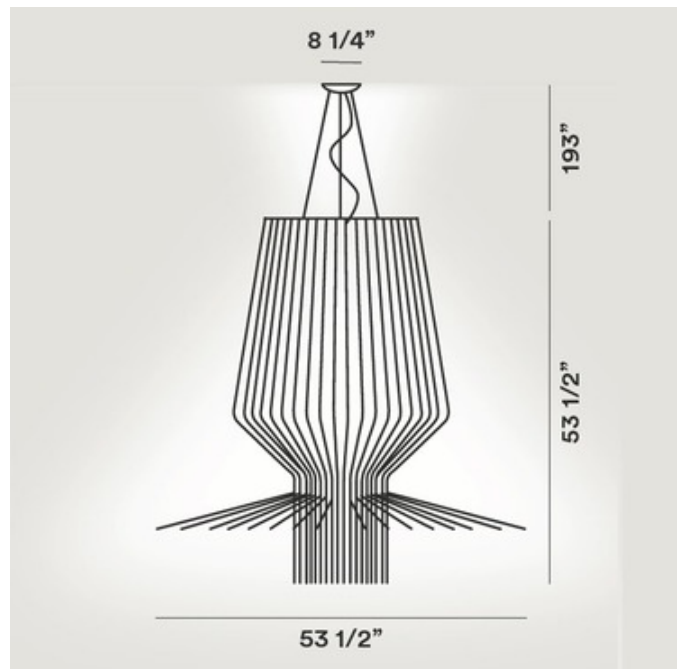

**DESIGNER** Atelier OI  
**BRAND** Foscarini

**DESCRIPTION**

The Allegro Assai Suspension features a Gold wire metal frame fitted with three stainless steel suspension cables and a transparent electrical cable. Allegro is designed to feature in large public and private spaces. Aluminum elements flow and combine together to give the suspension a light, body-less effect. Allegro provides diffused and direct down light. Can be switched separately for independent light control.

*Shown in: Gold*

<b>SHADE COLOR</b>	N/A
<b>BODY FINISH</b>	Gold
<b>WATTAGE</b>	275W
<b>DIMMER</b>	Standard 120V
<b>DIMENSIONS</b>	53.5"W x 53.5"H
<b>BULB NOT INCLUDED</b>	
<b>LAMP</b>	1 x PAR30/Medium (E26)/75W/120V Halogen 1 x T3LONG/RSC/200W/120V Halogen

*Technical Information*

<b>PRODUCT DIMENSIONS</b>	Cable: 193"L
---------------------------	--------------

**SPEC #** FOS2226

COMPANY	PROJECT	FIXTURE TYPE	APPROVED BY	DATE