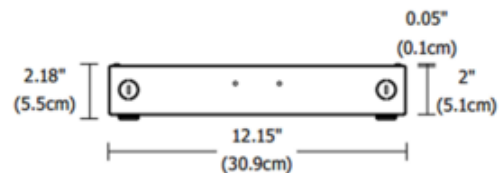

BRAND

PureEdge Lighting

DESCRIPTION

The PSB-2X100W-ELV-24VDC Class 2 LED Power Supply accepts input voltage in a range of 120 volts AC and outputs 24 volts DC power up to 2x96 watts. The power supply can be used as a dimmable or non-dim power supply. Features short circuit and overload protection. Power Input: 120VAC, 50/60Hz. Power Output: Class 2, 24VDC, 2X4A, 2X96 watts maximum. For indoor applications only. To avoid overheating the power supply, install it in a ventilated remote location where air flows. Maintain proper spacing among power supplies when multiple power supplies are installed in the same remote location. Dimmable with an electronic low voltage dimmer (tested and approved: Lutron Diva DVELV-300P, Lutron Skylark SELV-300P, Lutron Maestro MAELV-600, Lutron Radio RA 2, or Legrand Adorne ADTP703TU. ETL listed. 12.15 inch width x 6.48 inch depth x 2.18 inch height.

SHADE COLOR	N/A
BODY FINISH	White
WATTAGE	192W
DIMMER	Low Voltage Electronic
DIMENSIONS	12.15"W x 2.18"H x 6.48"D
BULB NOT INCLUDED	
LAMP	1 x LED/192W/24V LED

Top View

Side View

SPEC # EDG223430

COMPANY	PROJECT	FIXTURE TYPE	APPROVED BY	DATE