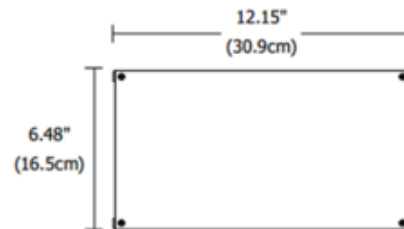

BRAND

PureEdge Lighting

DESCRIPTION

The PSB-2X100W-ELV-24VDC Class 2 LED Power Supply accepts input voltage in a range of 120 volts AC and outputs 24 volts DC power up to 2x96 watts. The power supply can be used as a dimmable or non-dim power supply. Features short circuit and overload protection. Power Input: 120VAC, 50/60Hz. Power Output: Class 2, 24VDC, 2X4A, 2X96 watts maximum. For indoor applications only. To avoid overheating the power supply, install it in a ventilated remote location where air flows. Maintain proper spacing among power supplies when multiple power supplies are installed in the same remote location. Dimmable with an electronic low voltage dimmer (tested and approved: Lutron Diva DVELV-300P, Lutron Skylark SELV-300P, Lutron Maestro MAELV-600, Lutron Radio RA 2, or Legrand Adorne ADTP703TU. ETL listed. 12.15 inch width x 6.48 inch depth x 2.18 inch height.

SHADE COLOR	N/A
BODY FINISH	White
WATTAGE	192W
DIMMER	Low Voltage Electronic
DIMENSIONS	12.15"W x 2.18"H x 6.48"D
BULB NOT INCLUDED	
LAMP	1 x LED/192W/24V LED

Top View

Side View

SPEC # EDG223430

COMPANY	PROJECT	FIXTURE TYPE	APPROVED BY	DATE