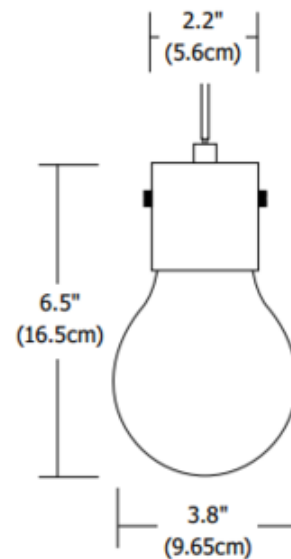

**BRAND** PureEdge Lighting

**DESCRIPTION**

The Drop 2 Fast Jack Pendant features a round organic shape and is low voltage which allows for up to 1 inch of water to be added inside the shade. Satin nickel finish and glass shade construction. Fast Jack connector and 10 feet of field-cutttable cable is included. One 20 watt, 12 volt GU4 MR11 halogen bulb is included. Dimensions: 3.8 inch diameter x 6.5 inch height x 126.5 inch maximum overall height. Canopy required if used as a monopoint, sold separately.

<b>SHADE COLOR</b>	N/A
<b>BODY FINISH</b>	Satin Nickel
<b>WATTAGE</b>	20W
<b>DIMMER</b>	Dimmable
<b>DIMENSIONS</b>	126.5"L x 3.8"W x 6.5"H
<b>BULB INCLUDED</b>	
<b>LAMP</b>	1 x MR11/GU4/20W/12V Halogen