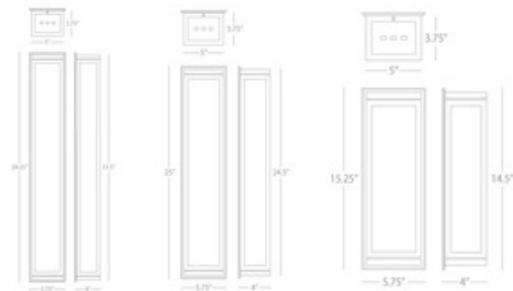

BRAND

Robert Abbey

DESCRIPTION

Bradley Wall Sconce features White glass panels with a Polished Chrome, Polished Nickel, or Deep Patina Bronze finish. Available in three sizes. 60 watt, 120 volt B10 type Candelabra base incandescent bulbs are required, but not included. ADA compliant. UL listed for damp locations. Small: 5.75 inch width x 15.25 inch height x 4 inch depth. Medium: 5.75 inch width x 25 inch height x 4 inch depth. Large: 5.75 inch width x 34.25 inch height x 4 inch depth.

SHADE COLOR	White
BODY FINISH	Polished Chrome
WATTAGE	120W
DIMMER	Standard 120V
DIMENSIONS	5.75"W x 15.25"H x 4"D
BULB NOT INCLUDED	
LAMP	2 x B10/Candelabra (E12)/60W/120V Incandescent 2 x B11/Candelabra (E12)/120V LED