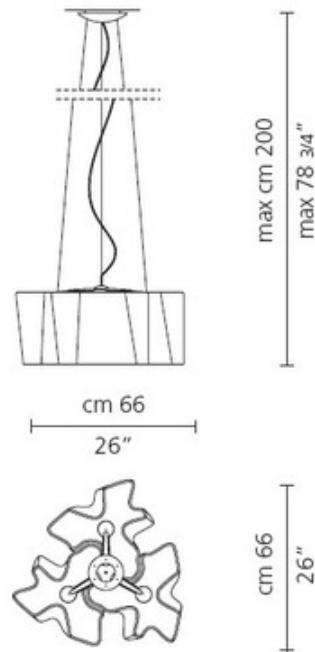

Logico Triple Nested Suspension

Designer: M. De Lucchi & Reichert

Description:

Logico Triple Nested Suspension features hand-blown glass with a satined crystal finish which produces soft, diffused light. Frame in die-cast aluminum with a pale grey finish. Supporting cables in stainless steel. INC: Three 150 watt max 120 volt A21 medium base bulbs are required, but not included. CFL: Three 26 watt GX24q-3 CFL bulbs are required, but not included. 26 inch width x 12.2 inch height x 78.75 inch maximum length. UL listed. Made in the Italy.

Shown in: Grey / White

List Price: \$3587.50
Our Price: \$2439.50

Shade Color: White
Body Finish: Grey
Lamp: 3 x A21/Medium (E26)/150W/120V Incandescent
 3 x A21/Medium (E26)/120V LED
Wattage: 450W
Dimmer: Incandescent
Dimensions: 78.75"L x 12.25"H x 26"W

Product Number: ART2278			
Company:		Fixture Type:	Date: Mar 23, 2018
Project:		Approved By:	

#0112SU-LOGITRN-02611-WHGY

Fax: (773) 883-6131

Phone: 866-954-4489

Address: 1718 W. Fullerton Ave. Chicago IL 60614