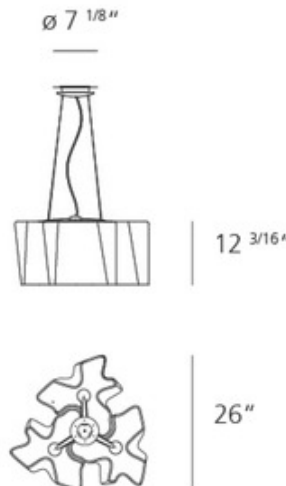

DESIGNER M. De Lucchi & Reichert
BRAND Artemide

DESCRIPTION

The Logico Triple Nested Suspension features hand-blown organically shaped satin glass that seems to float in your space. Available in Grey Smoke or Milky White diffusers. Frame in die-cast aluminum with a pale grey finish. Supporting cables in stainless steel. Made in Italy.

Shown in: Gray / Milky White

SHADE COLOR	Milky White
BODY FINISH	Gray
WATTAGE	300W
DIMMER	Standard 120V
DIMENSIONS	26"W x 12.25"H
BULB NOT INCLUDED	
LAMP	3 x A19/Medium (E26)/100W/120V Incandescent 3 x A19/Medium (E26)/120V LED

Technical Information

PRODUCT DIMENSIONS Canopy: 7.125" diameter

SPEC # ART2278

standard length
 min. 19 3/4" - max. 78 3/4"

extended length
 min. 19 3/4" - max. 216"

COMPANY	PROJECT	FIXTURE TYPE	APPROVED BY	DATE