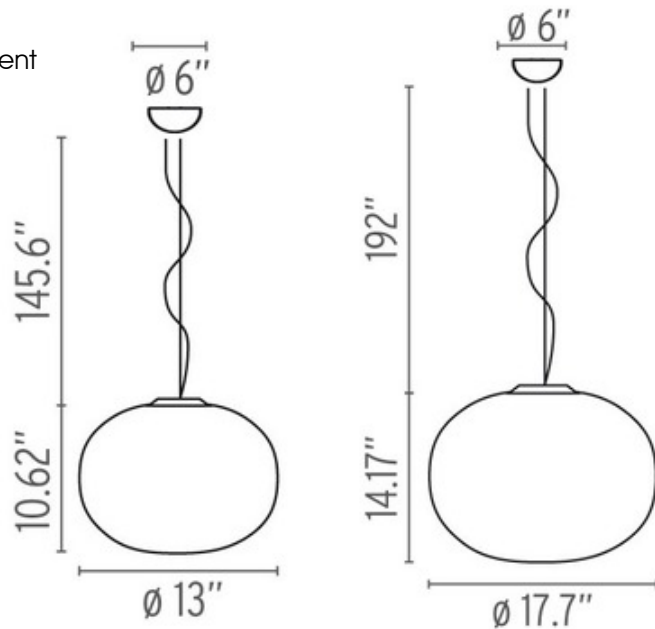

Glo-Ball S Pendant

Designer: Jasper Morrison

Description:

The Glo-Ball S Pendant provides diffused light. The shade consists of hand blown, opal glass with a 145 inch steel suspension cable. Two lamping options available. One 100/150 watt, 120 volt medium base halogen bulb or one 26/42 watt 120 volt PL G24q-3 fluorescent bulb is included. S1: 13 inch width x 10.62 inch height x 156.22 inch overall length. S2: 17.7 inch width x 14.17 inch height x 206.17 inch overall length. UL listed.

Shown in: Opal

List Price: \$992.86
Our Price: \$695.00

Shade Color: Opal
Body Finish: N/A
Lamp: 1 x T4/G24q-3/26W/120V Compact Fluorescent
Wattage: 26W
Dimmer: Not Dimmable
Dimensions: 156.22"L x 10.62"H x 13"W

Product Number: FLO2286			
Company:		Fixture Type:	Date: Apr 20, 2018
Project:		Approved By:	

#0604SU-GLOBAL-01311-WHOO

Fax: (773) 883-6131

Phone: 866-954-4489

Address: 1718 W. Fullerton Ave. Chicago IL 60614