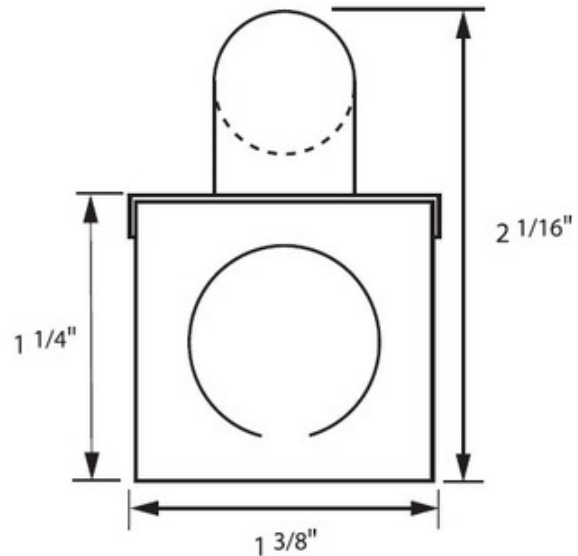

Linear T5HO Fluorescent Integral Ballast

Description:

T5 HO low profile linear fluorescent architectural fixture with rotational locking lamp holders. High power factor ballast is pre-wired to lamp holders. Corrosion-resistant 20 gauge steel fully assembled housing. High reflectance white powder-coat finish. Available options are dimming ballast, damp location, custom finish, symmetrical, asymmetrical or inside asymmetrical reflector, one or two-piece lens in clear or opaque, tube guard and 6 foot white or black power cord (all sold separately). Available for 24,39,54 and 80 watts (fixture length varies per lamp version.) Integral ballast. One 120 Volt T5HO mini bipin linear fluorescent lamp not included. General light distribution. UL and cUL Listed. Dimensions: 24 watt version is 22 1/2 inches long, 39 watt version is 34 1/4 inches long, 54 watt version is 46 1/16 inches long, 80 watt version is 57 15/16 inches long.

Shown in: Natural / White

List Price: \$141.36
Our Price: \$127.22

Shade Color: White
Body Finish: Natural
Lamp: 1 x T5HO/T5 Bipin/24W/120V Fluorescent
Wattage: 24W
Dimmer: Not Dimmable
Dimensions: 22.5"L x 2"H x 1.375"W