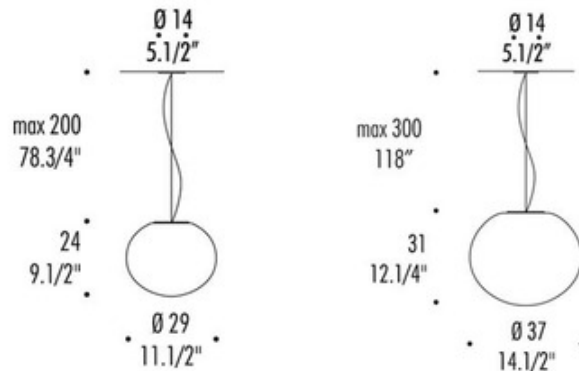

Sphera S Pendant

Designer: Matteo Thun

Description:

Sphera S pendant features a satin white hand blown glass diffuser. Finish available in brushed chrome. Available in a wall sconce, wall/ceiling mount, pendant, table and floor lamp version. One 100 watt, 120 volt, A19 medium base incandescent lamp not included. General light distribution. c/UL listed. Made in Italy. Medium: 11.5 inch diameter x 9.5 inch height with an overall height of 78.75 inches. Large: 14.5 inch diameter x 12.25 inch height with an overall height of 118 inches.

Shown in: Brushed Chrome / Satin White

List Price: \$703.13
Our Price: \$562.50

Shade Color: Satin White
Body Finish: Brushed Chrome
Lamp: 1 x A19/Medium (E26)/72W/120V Incandescent
Wattage: 72W
Dimmer: Incandescent
Dimensions: 9.5"H x 11.5"W