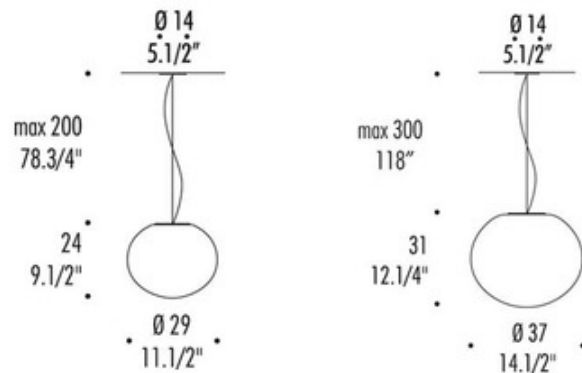

COMPANY

PROJECT

FIXTURE TYPE

APPROVED BY

DATE