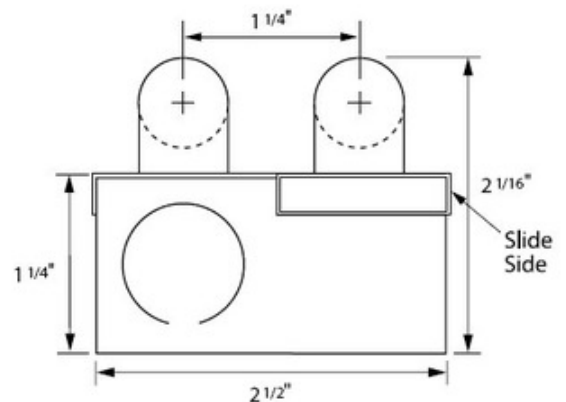

BRAND

Bartco Lighting Co.

DESCRIPTION

Linear T5 Slide by Side 120 Volt features adjustable stagger in a double width low profile linear fluorescent architectural fixture. A simple screw mechanism locks the sliding side of the fixture in place. Available in 14, 21, and 28 watt versions (different lengths). Standard 120 volt electronic high power factor ballast is pre-wired to the lamp holders. Two 120 volt T5 mini bipin linear fluorescent lamps not included. General light distribution. Rotational locking lamp holders. UL listed for dry and damp locations. Dimmensions: 14 watt version is 22 1/2 to 31 inches long, 21 watt version is 34 1/4 to 49 inches long, 28 watt version is 46 1/16 to 66 7/19 inches long.

SHADE COLOR	White
BODY FINISH	Natural
WATTAGE	28W
DIMMER	Not Dimmable
DIMENSIONS	31"L x 2.5"W x 2"H
BULB NOT INCLUDED	
LAMP	2 x T5/T5 Bipin/14W/120V Fluorescent

SPEC # BAR22956

PROFILE

COMPANY	PROJECT	FIXTURE TYPE	APPROVED BY	DATE