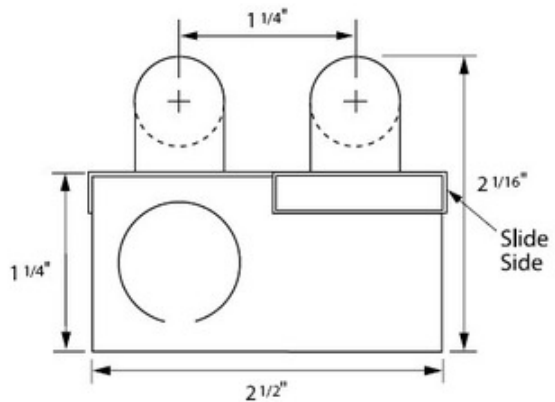

PROFILE

Product Number: BAR22956			
Company:		Fixture Type:	Date: Mar 20, 2018
Project:		Approved By:	

#0212FC-SST5141-031F1-WHST

Fax: (773) 883-6131

Phone: 866-954-4489

Address: 1718 W. Fullerton Ave. Chicago IL 60614

www.Lightology.com