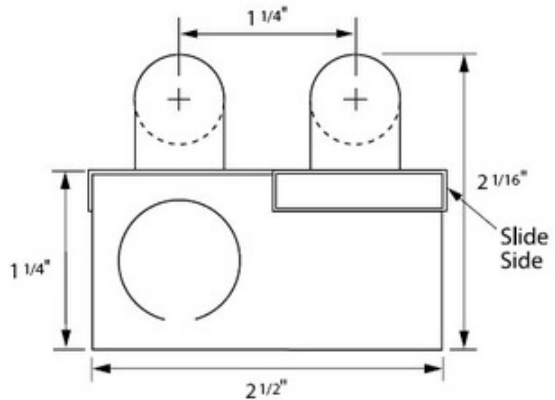

PROFILE

Product Number: BAR22967			
Company:		Fixture Type:	Date: Apr 24, 2018
Project:		Approved By:	

#0212FC-ST5H391-049F1-WHST

Fax: (773) 883-6131

Phone: 866-954-4489

Address: 1718 W. Fullerton Ave. Chicago IL 60614

www.lightology.com