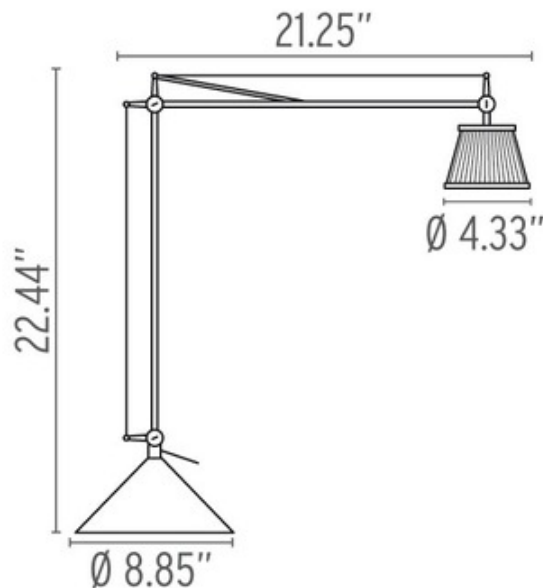

Archimoon Soft Task Lamp

Designer: Philippe Starck

Description:

The Archimoon Soft Task Lamp features a Cream plisse cloth shade with an internal opal glass diffuser in a Silver finish. Fully adjustable. Shade always remains horizontal to work plane. One 40 watt, 120 volt JCD G9 base Halogen bulb is included. 80 inch long cord. 21.25 inch width x 22.44 inch height. UL listed.

Shown in: Silver / Cream

List Price: \$778.58
Our Price: \$545.01

Shade Color: Cream
Body Finish: Silver
Lamp: 1 x JCD/G9/40W/120V Halogen
Wattage: 40W
Dimmer: Incandescent
Dimensions: 22.44"H x 21.25"W