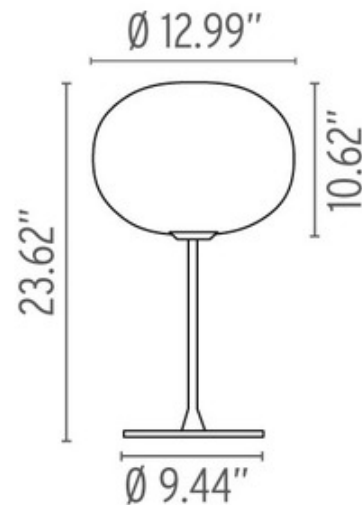

Technical Information

PRODUCT DIMENSIONS	Cord: 78"

SPEC #	FLO23152

COMPANY	PROJECT	FIXTURE TYPE	APPROVED BY	DATE