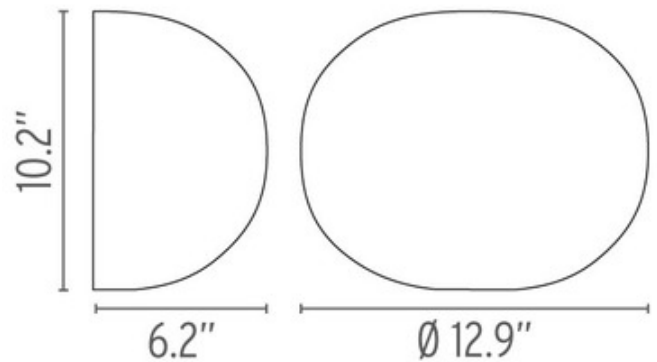

DESIGNER

Jasper Morrison

BRAND

FLOS

DESCRIPTION

The Glo-Ball W Wall Light features a hand-blown white glass diffuser. One 100 watt 120 volt BT15 medium base incandescent bulb is included. General light distribution. 12.9 inch width x 10.2 inch height x 6.2 inch depth. UL listed. Made in Italy.

Shown in: White / White

SHADE COLOR	White
BODY FINISH	White
WATTAGE	100W
DIMMER	N/A
DIMENSIONS	12.9"W x 10.2"H x 6.2"D
BULB INCLUDED	
LAMP	1 x BT15/Medium (E26)/100W/120V Halogen

SPEC #

FLO23153

COMPANY

PROJECT