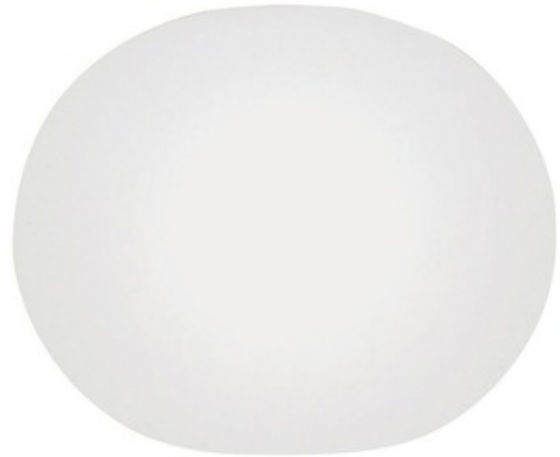

DESIGNER

Jasper Morrison

BRAND

FLOS

### DESCRIPTION

The Glo-Ball W Wall Light features a hand-blown white glass diffuser. One 100 watt 120 volt BT15 medium base incandescent bulb is included. General light distribution. 12.9 inch width x 10.2 inch height x 6.2 inch depth. UL listed. Made in Italy.

*Shown in: White / White*

SHADE COLOR	White
BODY FINISH	White
WATTAGE	100W
DIMMER	N/A
DIMENSIONS	12.9"W x 10.2"H x 6.2"D
BULB INCLUDED	
LAMP	1 x BT15/Medium (E26)/100W/120V Halogen

SPEC #

FLO23153

COMPANY