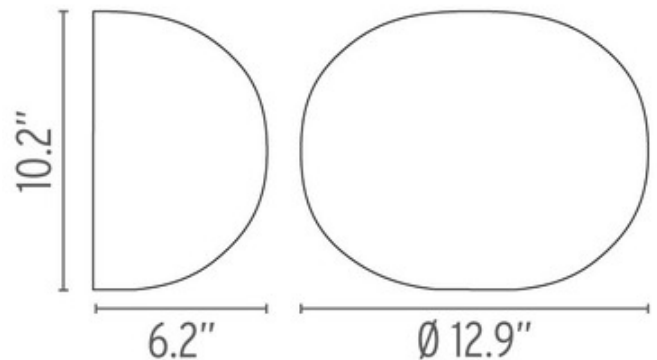

### DESCRIPTION

The Glo-Ball W Wall Light features a hand-blown white glass diffuser. One 100 watt 120 volt BT15 medium base incandescent bulb is included. General light distribution. 12.9 inch width x 10.2 inch height x 6.2 inch depth. UL listed. Made in Italy.

*Shown in: White / White*

SHADE COLOR	White
BODY FINISH	White
WATTAGE	100W
DIMMER	N/A
DIMENSIONS	12.9"W x 10.2"H x 6.2"D
BULB INCLUDED	
LAMP	1 x BT15/Medium (E26)/100W/120V Halogen

SPEC #

FLO23153

COMPANY