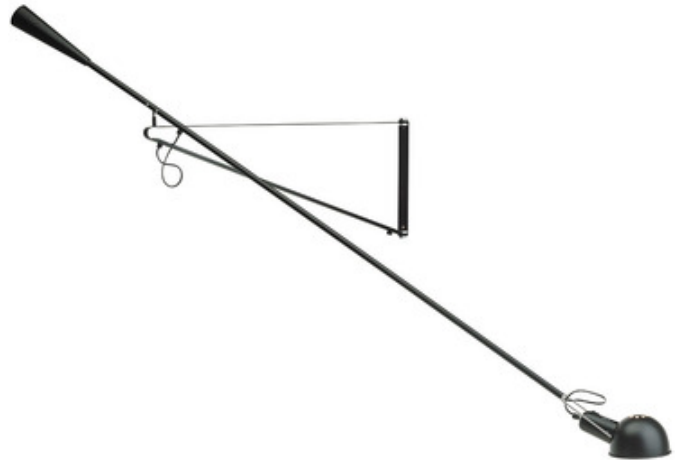

DESIGNER

Paolo Rizzatto

BRAND

FLOS

DESCRIPTION

The Mod 265 Swing Arm Plug In Wall Lamp seems to defy gravity as it extends far into your space, balanced on a minimal wall bracket. It offers direct lighting which can be aimed by adjusting the long pivoting arm and 360 degree rotatable lamp head. Made of painted steel and a cast iron counterweight, this fixture carries a sleek profile that works well in contemporary living rooms, dining areas, or bedrooms. On/off switch on socket holder.

Shown in: Black / Black

SHADE COLOR	Black
BODY FINISH	Black
WATTAGE	9W
DIMMER	N/A
DIMENSIONS	80.8"W x 13.7"H x 33.4"D
BULB NOT INCLUDED	
LAMP	1 x A19/Medium (E26)/9W/120V LED

SPEC #

FLO23193

59.8" Lamp

80.8" Lamp