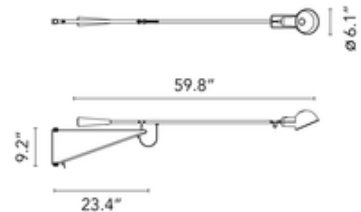

DESIGNER

Paolo Rizzatto

BRAND

FLOS

DESCRIPTION

The Mod 265 Swing Arm Plug In Wall Lamp seems to defy gravity as it extends far into your space, balanced on a minimal wall bracket. It offers direct lighting which can be aimed by adjusting the long pivoting arm and 360 degree rotatable lamp head. Made of painted steel and a cast iron counterweight, this fixture carries a sleek profile that works well in contemporary living rooms, dining areas, or bedrooms. On/off switch on socket holder.

Shown in: Black / Black

SHADE COLOR	Black
BODY FINISH	Black
WATTAGE	9W
DIMMER	N/A
DIMENSIONS	80.8"W x 13.7"H x 33.4"D
BULB NOT INCLUDED	
LAMP	1 x A19/Medium (E26)/9W/120V LED

SPEC #

FLO23193

59.8" Lamp

80.8" Lamp