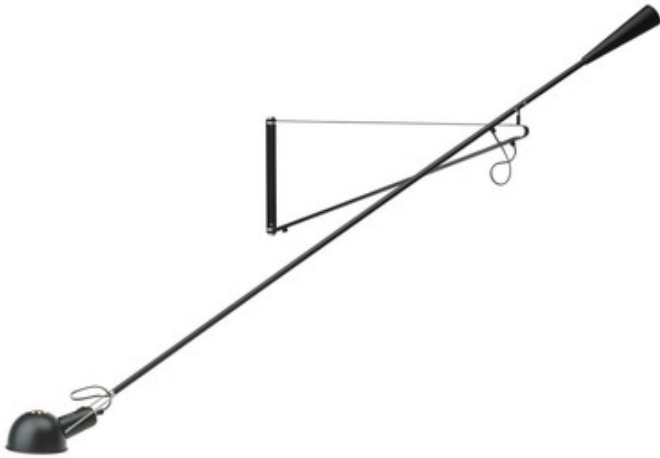

265 Plug In Wall Light

Designer: Paolo Rizzatto

Description:

The 265 Plug In Wall Light provides direct lighting with adjustable arm and reflector. Available in a Black or White. Cast iron tapered counterweight. Lamp head rotates 360-degrees so light can be aimed in various directions. One 75 watt max 120 volt A19 medium base bulb is required, but not included. 6.3 inch width x 13.7 height x 33.4 inch depth x 80.80 inch length cord. On/Off switch on socket holder.

Shown in: Black

List Price: \$2135.72
Our Price: \$1508.00

Shade Color: N/A
Body Finish: Black
Lamp: 1 x A19/Medium (E26)/75W/120V Incandescent
 1 x A19/Medium (E26)/120V LED
Wattage: 75W
Dimmer: Incandescent
Dimensions: 80.8"L x 13.7"H x 6.3"W x 33.4"D