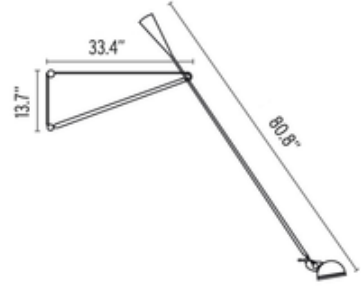

DESIGNER

Paolo Rizzatto

BRAND

FLOS

DESCRIPTION

The Mod 265 Swing Arm Plug In Wall Lamp seems to defy gravity as it extends far into your space, balanced on a minimal wall bracket. It offers direct lighting which can be aimed by adjusting the long pivoting arm and 360 degree rotatable lamp head. Made of painted steel and a cast iron counterweight, this fixture carries a sleek profile that works well in contemporary living rooms, dining areas, or bedrooms. On/off switch on socket holder.

Shown in: Black / Black

SHADE COLOR	Black
BODY FINISH	Black
WATTAGE	9W
DIMMER	N/A
DIMENSIONS	80.8"W x 13.7"H x 33.4"D
BULB NOT INCLUDED	
LAMP	1 x A19/Medium (E26)/9W/120V LED

SPEC #

FLO23193

59.8" Lamp

80.8" Lamp