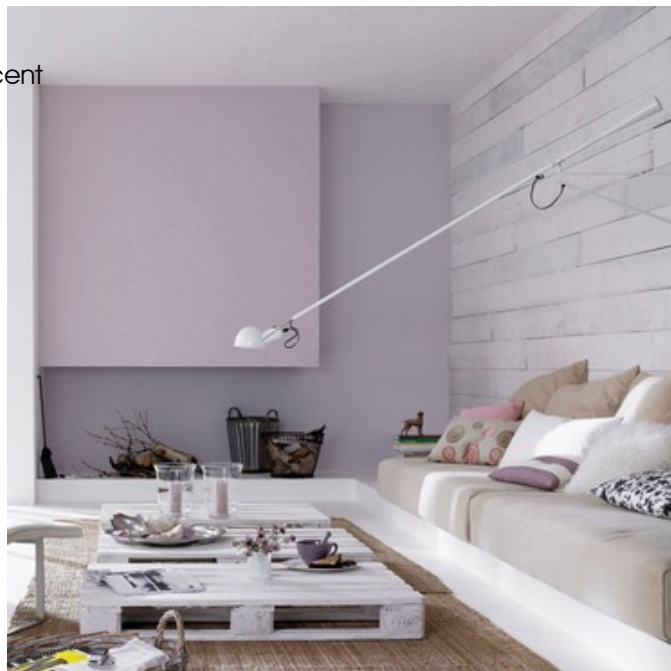

265 Plug In Wall Light

Designer: Paolo Rizzatto

Description:

The 265 Plug In Wall Light provides direct lighting with adjustable arm and reflector. Available in a Black or White. Cast iron tapered counterweight. Lamp head rotates 360-degrees so light can be aimed in various directions. One 75 watt max 120 volt A19 medium base bulb is required, but not included. 6.3 inch width x 13.7 height x 33.4 inch depth x 80.80 inch length cord. On/Off switch on socket holder.

Shown in: Black

List Price: \$2135.72
Our Price: \$1508.00

Shade Color: N/A
Body Finish: Black
Lamp: 1 x A19/Medium (E26)/75W/120V Incandescent
 1 x A19/Medium (E26)/120V LED
Wattage: 75W
Dimmer: Incandescent
Dimensions: 80.8"L x 13.7"H x 6.3"W x 33.4"D