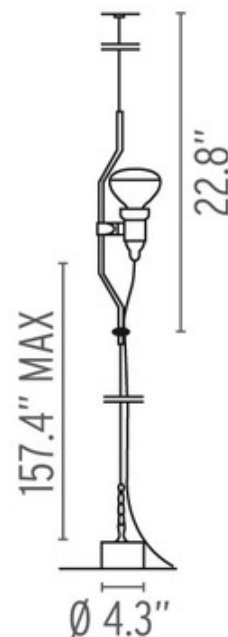

DESIGNER

Achille Castiglioni

BRAND

FLOS

DESCRIPTION

Originally designed in 1971 by Achille Castiglioni and Pio Manzu, the Parentesi Ceiling to Floor Lamp features a bulb suspended by a steel cable that runs from the floor to the ceiling. The bulb is held in place by a tubular bracket resembling a parentheses symbol, for which the piece is named. The bracket bends the cable to create tension that holds the lamp in place at any height, which can be easily adjusted by sliding the tube along the cable. The lamp holder can be swiveled to provide direct lighting in any direction, making this simple yet ingenious design highly versatile. The piece is anchored by a weighted base and an included hook and canopy. Plugs into wall. On/off switch on socket. Made in Italy.

Shown in: Black

| | |
|--------------------------|--|
| SHADE COLOR | N/A |
| BODY FINISH | Black |
| WATTAGE | 120W |
| DIMMER | N/A |
| DIMENSIONS | 4.3"W x 157.4"H |
| BULB NOT INCLUDED | |
| LAMP | 1 x BR40/Medium (E26)/120W/120V Incandescent 1 x BR40/Medium (E26)/120V LED |

SPEC #

FLO23207

COMPANY

PROJECT

FIXTURE TYPE

APPROVED BY

DATE