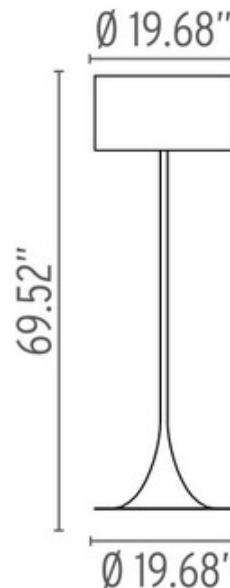

Spun Light Floor Lamp

Description:

Spun Light Floor Lamp features Black, Mud and Polished Aluminum shade. One 200 watt, 120 volt A21 type Medium base bulb is included. Dimmer for 0-100 percent luminosity adjustment fitted on the polarized cord. 19.68 inch width x 69.52 inch height. Listed for dry locations. UL listed.

Shown in: Black

List Price: \$2278.58
Our Price: \$1595.01

Shade Color: N/A
Body Finish: Black
Lamp: 1 x A21/Medium (E26)/200W/120V Incandescent
 1 x A21/Medium (E26)/120V LED
Wattage: 200W
Dimmer: Included
Dimensions: 69.52"H x 19.68"W

Product Number: FLO23257			
Company:		Fixture Type:	Date: Apr 22, 2018
Project:		Approved By:	

#0604FL-SPUNLGT-012H1-BKBK

Fax: (773) 883-6131

Phone: 866-954-4489

Address: 1718 W. Fullerton Ave. Chicago IL 60614