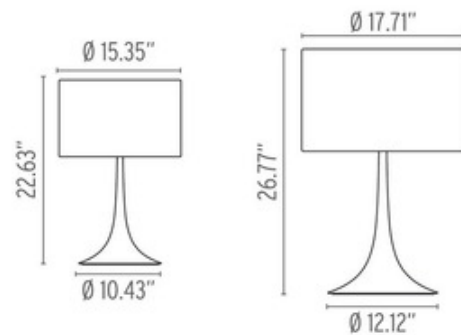

COMPANY

PROJECT

FIXTURE TYPE

APPROVED BY

DATE