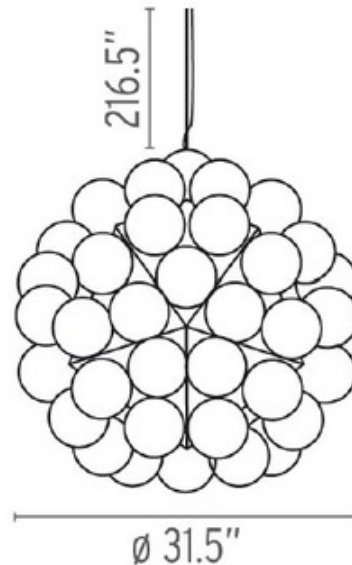

Taraxacum 88 Suspension

Designer: Achille Castiglioni

Description:

Taraxacum 88S suspension is made of 20 polished aluminum triangles which provide direct and reflected light. Comes with steel ceiling fitting, rose and suspension cable. Sixty 25 watt, 120 volt Clear G40 Medium base incandescent bulbs are included. Bulbs are housed around outer surfaces of the fixture. 31.5 inches diameter x 248 inch overall length.

Shown in: Aluminum

List Price: \$8564.29
Our Price: \$5995.00

Shade Color: N/A
Body Finish: Aluminum
Lamp: 60 x G40/Medium (E26)/25W/120V Incandescent
Wattage: 1500W
Dimmer: Incandescent
Dimensions: 248"L x 31.5"H x 31.5"W

Product Number: FLO23278			
Company:		Fixture Type:	Date: Apr 24, 2018
Project:		Approved By:	

Fax: (773) 883-6131

Phone: 866-954-4489

Address: 1718 W. Fullerton Ave. Chicago IL 60614

www.lightology.com