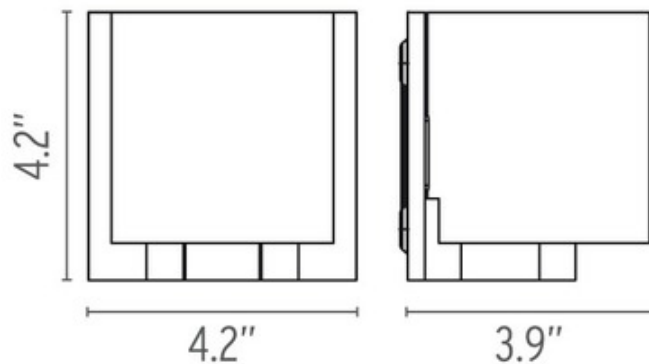

Product Number: FLO23303			
Company:		Fixture Type:	Date: Apr 22, 2018
Project:		Approved By:	

#0604WS-TILEEWS-004H1-WGCH

Fax: (773) 883-6131

Phone: 866-954-4489

Address: 1718 W. Fullerton Ave. Chicago IL 60614

www.lightology.com