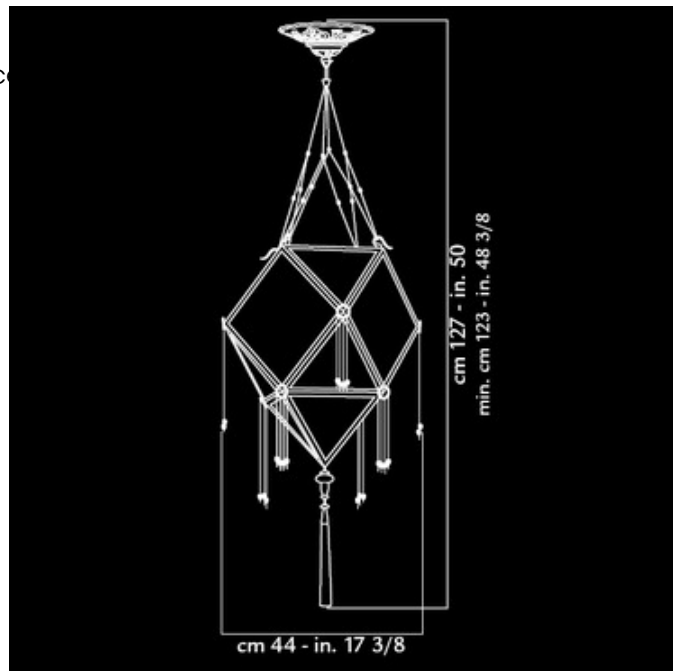

Concubina Imperiale Suspension

Designer: Mariano Fortuny

Description:

Concubina Imperiale suspension, original mariano fortuny design, features hand painted ivory silk panels in wooden frames, brass canopy. 75 Watt 120 Volt incandescent A19 lamp included. Height adjustable at installation to 40 inches. General light distribution. Made in Italy. Tassel length is 11.75 inches. 17.38W x 19.75H with overall maximum height of 62.25 inches.

Shown in: Brass / Ivory Classic

List Price: \$3591.91
Our Price: \$2442.50

Shade Color: Ivory Classic
Body Finish: Brass
Lamp: 1 x A19/Medium (E26)/75W/120V Incandescent
 1 x A19/Medium (E26)/120V LED
Wattage: 75W
Dimmer: Incandescent
Dimensions: 19.75"H x 17.38"W