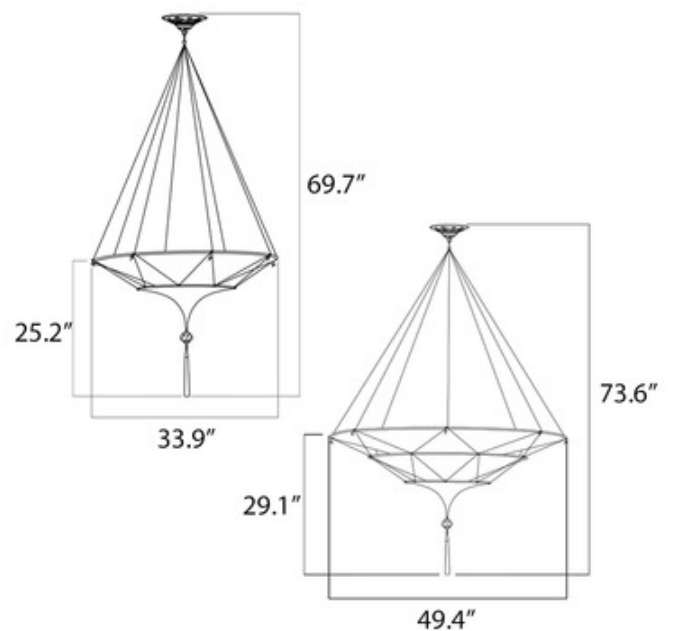

DESIGNER

Mariano Fortuny

BRAND

Venetian Designs

DESCRIPTION

Scheherazade Multi Tier suspension features a pure silk shade, brass structure and a dark brown canopy. Available in hand painted brown geometric, green herbarium, brown floral or an ivory plain silk shade. Available in a 2-tier with one bulb and a 3-tier option with three bulbs. Made in Italy. Note: Overall height is not adjustable and must be specified to order. 2-Tier Minimum / Maximum height: 46 / 71.63 in. 3-Tier Minimum / Maximum height: 53.5 / 74.88 in.

Shown in: Brass / Brown Geometric

SHADE COLOR	Brown Geometric
BODY FINISH	Brass
WATTAGE	300W
DIMMER	Standard 120V
DIMENSIONS	49.4"W x 29.1"H
BULB NOT INCLUDED	
LAMP	3 x A19/Medium (E26)/100W/120V Incandescent 3 x A19/Medium (E26)/120V LED

Technical Information

PRODUCT DIMENSIONS	Maximum Overall Height: 73.6"
---------------------------	-------------------------------

SPEC #	VEN2345
---------------	---------

COMPANY	PROJECT	FIXTURE TYPE	APPROVED BY	DATE