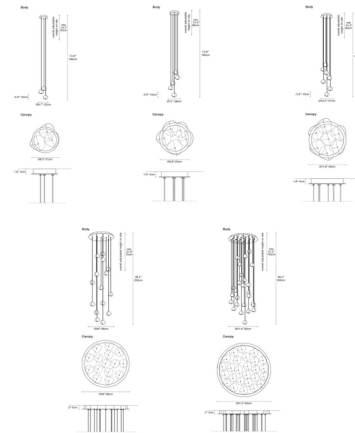

Description

The Mizu Multi Light Pendant is inspired by the mesmerizing refractions created as light passes through water. Mizu features a cascade of droplet-shaped crystal pendants to create dazzling patterns of light around the surrounding environment. Handcrafted in Italy, variations in the size and shape of each pendant ensure a truly one-of-a-kind look. Available with 2700K or 3000K integrated LED lighting, 2W max for G4 LED bulb, or 10W max G4 Xenon bulbs (G4 bulbs are required but not included).

Shown in white / clear

Specifications

COLOR Clear
 BODY FINISH White
 WATTAGE 260W
 DIMMER Low Voltage Electronic
 DIMENSIONS 31.49"W x 41.33"H
 BULB NOT INCLUDED 26 x T3/G4 (bipin)/10W/12V Krypton Xenon
 COUNTRY OF ORIGIN Italy