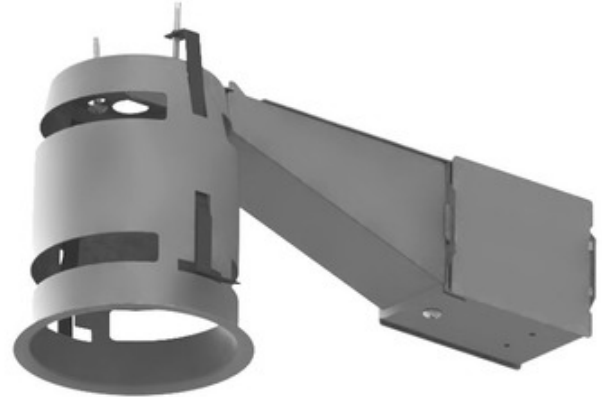

BRAND

Contrast Lighting

DESCRIPTION

Concerto LED 3.5 Inch ELV Dim Performance 2 Non-IC Remodel Housing is available in a 120 Volt Performance 2 (23 watt/2000 lumen) option only. Non-IC designation requires that insulation must be kept a minimum of 3 inches away from housing. Housing requires a 7 inch minimum clearance beyond ceiling level. Ceiling cutout: 3 5/8 inch. UL listed for damp and wet locations. Dimmable with a low voltage electronic dimmer (see attached manufacturer dimmer compatibility reference). A complete fixture includes a housing and trim, sold separately.

TRIM COLOR	N/A
BODY FINISH	Galvanized Steel
WATTAGE	23W
DIMMER	Low Voltage Electronic
DIMENSIONS	13"W x 5.5"H x 4.63"D
INTEGRATED LED MODULE	
LAMP	1 x LED/23W/120V LED

Technical Information

LUMINOUS FLUX	2000 lumens
LUMENS/WATT	86.96
CEILING TYPE	Drywall with Trim
HOUSING TYPE	Remodel NON IC