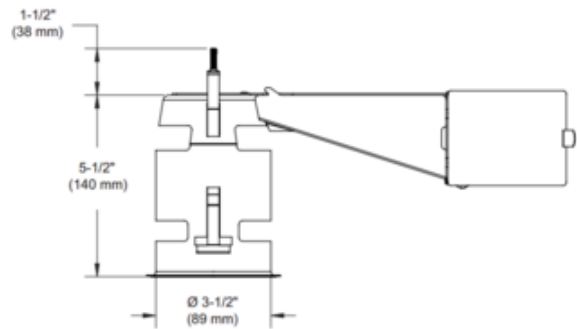

BRAND

Contrast Lighting

DESCRIPTION

Concerto LED 3.5 Inch ELV Dim Performance 2 Non-IC Remodel Housing is available in a 120 Volt Performance 2 (23 watt/2000 lumen) option only. Non-IC designation requires that insulation must be kept a minimum of 3 inches away from housing. Housing requires a 7 inch minimum clearance beyond ceiling level. Ceiling cutout: 3 5/8 inch. UL listed for damp and wet locations. Dimmable with a low voltage electronic dimmer (see attached manufacturer dimmer compatibility reference). A complete fixture includes a housing and trim, sold separately.

TRIM COLOR	N/A
BODY FINISH	Galvanized Steel
WATTAGE	23W
DIMMER	Low Voltage Electronic
DIMENSIONS	13"W x 5.5"H x 4.63"D
INTEGRATED LED MODULE	
LAMP	1 x LED/23W/120V LED

Technical Information

LUMINOUS FLUX	2000 lumens
LUMENS/WATT	86.96
CEILING TYPE	Drywall with Trim
HOUSING TYPE	Remodel NON IC

SPEC # CLT235488

COMPANY

PROJECT

FIXTURE TYPE

APPROVED BY

DATE
