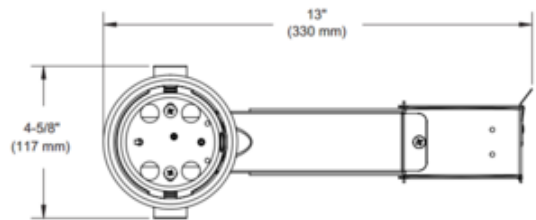

COMPANY

PROJECT

FIXTURE TYPE

APPROVED BY

DATE