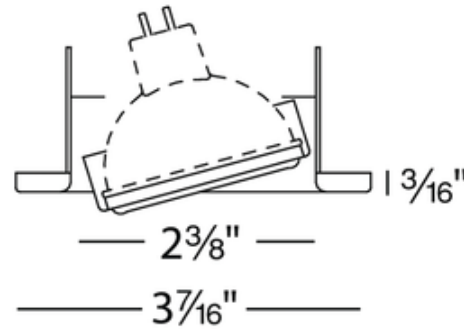

# Low Voltage 2.5IN Adjustable Trim

**Description:**

3 Inch Low Voltage Miniature Adjustable Trim is available in White, Chrome, Black, Copper Bronze, or Brushed Nickel and supplied with clear tempered glass lens cover for lamp. 25 degree adjustable from vertical. Inner die-cast aluminum trim body has three retention clips to firmly hold trim to housing. Tension spring holds lens firmly against the lamp. Requires one 50 watt 12 volt GU5.3 MR16 halogen lamp, not included. Requires HR-801 remodel or HR-802 new construction housing, sold separately. 5 year WAC Lighting product warranty. UL listed for damp locations.

**Technical Information**

**Function:** Adjustable Accent  
**Ceiling Type:** Drywall with Trim  
**Aperture Shape:** Round  
**Aperture Size:** 0.000"

Product Number: <b>WAC23951</b>			
Company:		Fixture Type:	Date: Mar 24, 2018
Project:		Approved By:	