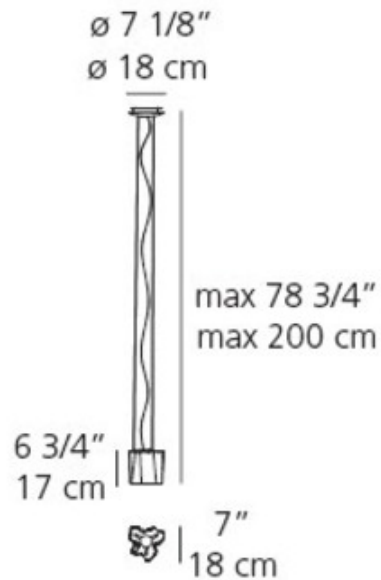

Logico Micro Single Suspension

Designer: M. De Lucchi & Reichert

Description:

Logico Micro Single suspension features hand-blown glass with satined crystal finish which produces a diffused light. Diffuser supporting frame in die-cast aluminum, pale grey finish. Supporting cables in stainless steel. Designed for applications as a single unit or as an assembly of three units in a nested or linear configuration. One 60 watt 120 volt G16.5 candelabra base incandescent lamp not included. Diffused light distribution. UL listed. Made in Italy.

Shown in: Grey / White

List Price: \$693.75
Our Price: \$555.00

Shade Color: White
Body Finish: Grey
Lamp: 1 x G16.5/Candelabra (E12)/60W/120V Incandescent
Wattage: 60W
Dimmer: Incandescent
Dimensions: 6.75"H x 7"W