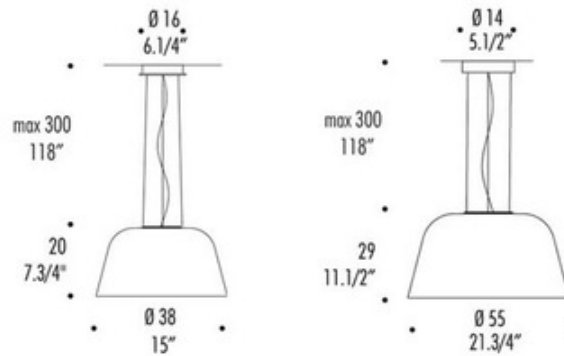

Ayers Pendant

Description:

Ayers S pendant features a striking, hand-blown Murano glass diffuser. Features two inner layers of white glass and then two additional layers of either gloss black or white glass. Available in a small and large size option. Finish available in brushed nickel. Available in two sizes. An incandescent light source provides diffused illumination. Requires one 100 watt, 120 volt, G40 medium base incandescent lamp, not included. General light distribution. UL listed. Overall maximum height is 118 inches. Small: 15 inch diameter x 7.75 inch height. Large: 21.75 inch diameter x 11.5 inch height.

Shown in: Brushed Nickel / Gloss Black

List Price: \$2131.88
Our Price: \$1534.95

Shade Color: Gloss Black
Body Finish: Brushed Nickel
Lamp: 1 x G40/Medium (E26)/100W/120V Incandescent
Wattage: 100W
Dimmer: Incandescent
Dimensions: 11.5"H x 21.5"W