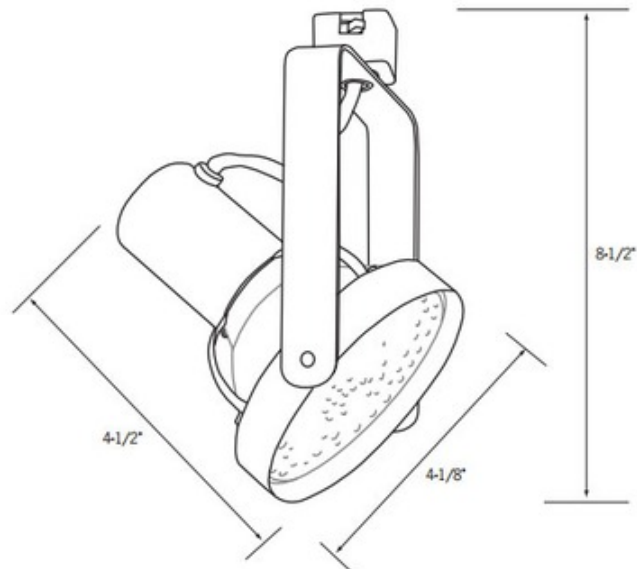

CTL2830 PAR30 Gimbal Track Fixture 120V

Description:

Front loading 2-plane gimbal design permits 360 degree horizontal swivel and 150 degree adjustability in the vertical plane for excellent aiming. Sure-Set yoke holds the fixture firmly in place. Integral on-off switch and track polarity indicator are standard. For use with Con-Tech systems only. Finish available in Black, White or Silver. One 75 watt, 120 volt PAR30 medium base lamp is required, but not included. 4.1 inch width x 4.5 inch height x 8.5 inch length. Suitable for dry locations. cCSAus Certified. For use with ConTech 1-circuit and 2-circuit 120 volt line voltage track systems.

Shown in: White

List Price: \$62.50
 Our Price: \$33.75

Shade Color: N/A
 Body Finish: White
 Lamp: 1 x PAR30/Medium (E26)/75W/120V Halogen
 Wattage: 75W
 Dimmer: Dimmable
 Dimensions: 8.5"L x 4.5"H x 4.1"W