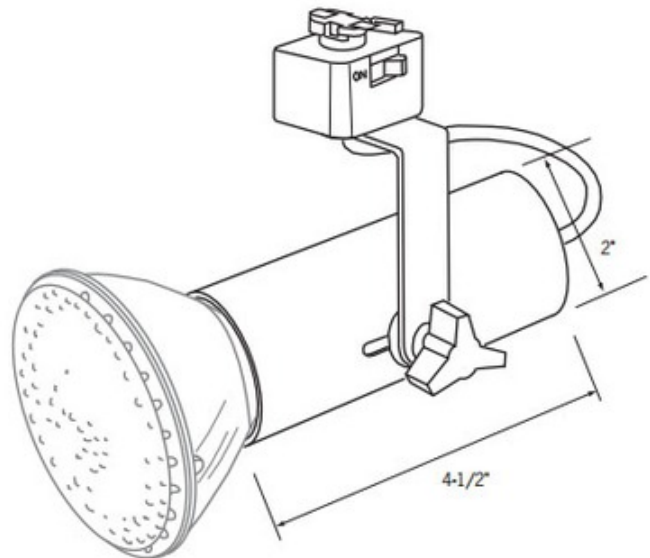

CTL601 Line Voltage PAR Universal Lampholder Track Fixture

Description:

Universal mini-swivel track head features an adjustable socket housing to fit long or short neck lamps, three-arm adjusting knob to hold aiming position, half yoke mounting and track connector with on/off switch. Finish available in Black or White. For use with Con-Tech systems only. Can be either track mounted or used in monopoint applications. It has precise aiming and 350-degree rotation. One 120 volt, 75 watt PAR16, 50 watt PAR20, 75 watt PAR30S short neck, 75 watt PAR30L long neck, or 250 watt PAR38 medium base halogen lamp or LED equivalent is required, but not included. 250 watt 120 volt maximum rating. 2 inch width x 10 inch height x 4.5 inch depth. UL listed for dry locations.

Shown in: Black

List Price: \$45.00
 Our Price: \$24.30

Shade Color: N/A
 Body Finish: White
 Lamp: 1 x PAR16/Medium (E26)/75W/120V Halogen
 Wattage: 75W
 Dimmer: Dimmable
 Dimensions: 10"H x 2"W x 4.5"D