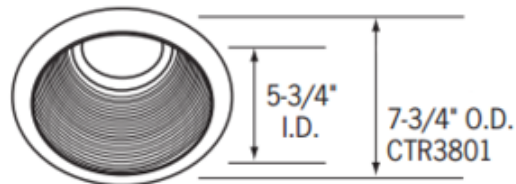

# CTR3801 6 Inch Tapered Black Baffle Downlight Trim

**Description:**

CTR3801 6 Inch Tapered Baffle Downlight Trim is available with a tapered Black baffle with White or Black trim ring. One 120 volt, PAR38 or BR40 medium base bulb or LED equivalent is required, but not included. Lamp type and wattage dependent on housing/trim combination. Halogen or incandescent dimmable with a standard incandescent dimmer. Consult bulb manufacturer for dimmer compatibility when using LED bulb option. Suitable for damp locations. 5.75 inch inside diameter. 7.75 inch outside diameter. A complete fixture includes a housing and trim, sold separately.

**Technical Information**

**Function:** Downlight  
**Ceiling Type:** Drywall with Trim  
**Aperture Shape:** Round  
**Aperture Size:** 0.000"

Product Number: <b>CNT24286</b>			
Company:		Fixture Type:	Date: Mar 17, 2018
Project:		Approved By:	