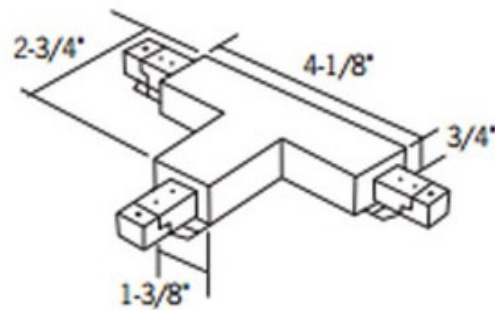

1-Circuit Track LA-13 T-Connector

Description:

T connector for single circuit track allows for connection of three pieces of track. May be used as a feed point. Finish in Black, White or Silver. 4.1 inch width x 2.75 inch depth x .75 inch height.

Shown in: Black

List Price: \$45.00
 Our Price: \$27.00

Shade Color: N/A
 Body Finish: White
 Lamp: N/A
 Wattage: N/A
 Dimmer: N/A
 Dimensions: 0.75"H x 4.1"W x 2.75"D

Product Number: CNT24319			
Company:		Fixture Type:	Date: Apr 26, 2018
Project:		Approved By:	