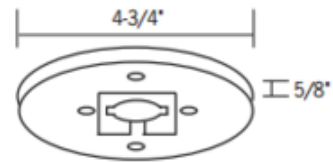

BRAND

ConTech

DESCRIPTION

LA-18 Monopoint Adapter is used to mount one line voltage track head to an outlet box. Finish available in White, Black or Silver. 4.75 inch diameter x .6 inch height. For use with ConTech 120 volt line voltage track heads.

SHADE COLOR	N/A
BODY FINISH	White
WATTAGE	N/A
DIMMER	Standard 120V
DIMENSIONS	4.75"W x 0.6"H
LAMP	N/A

SPEC # CNT24328

COMPANY	PROJECT	FIXTURE TYPE	APPROVED BY	DATE